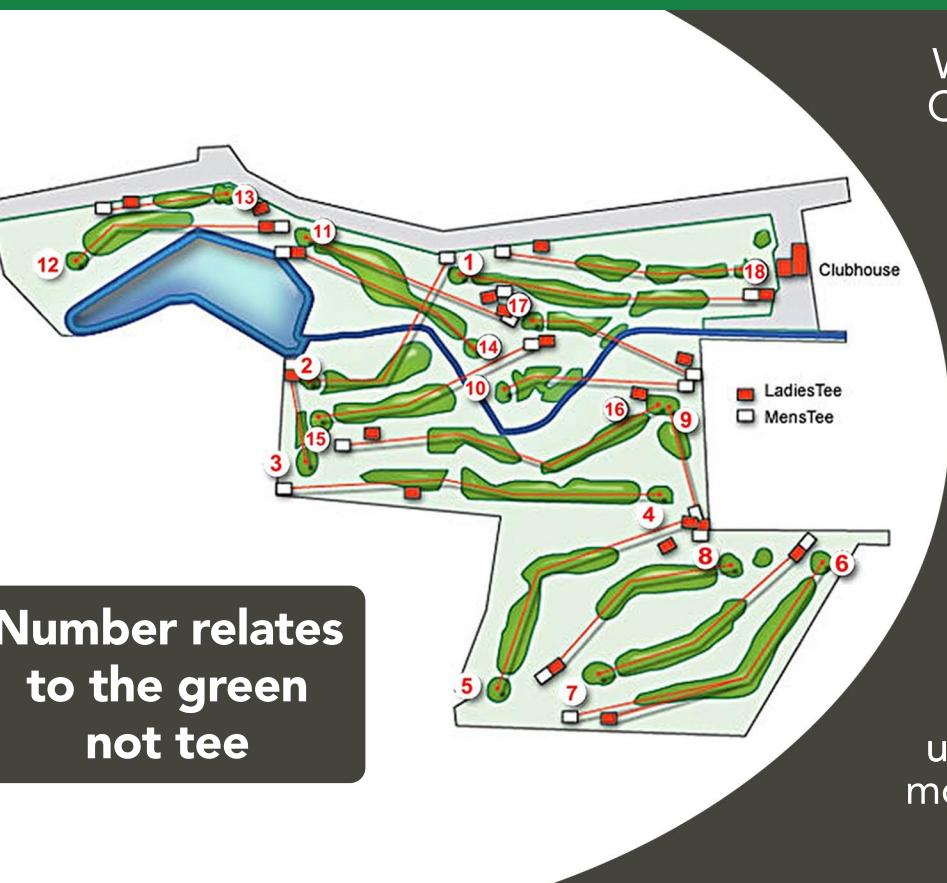

FIND US ON
SOCIAL MEDIA

Oundle Golf Club
WWW.OUNDLEGOLFCLUB.COM

Health & Safety

When driving into and within the Club grounds observe the **5 mph** speed limit.

Always **park in a designated space** and never park in the disabled bays unless authorised to do so.